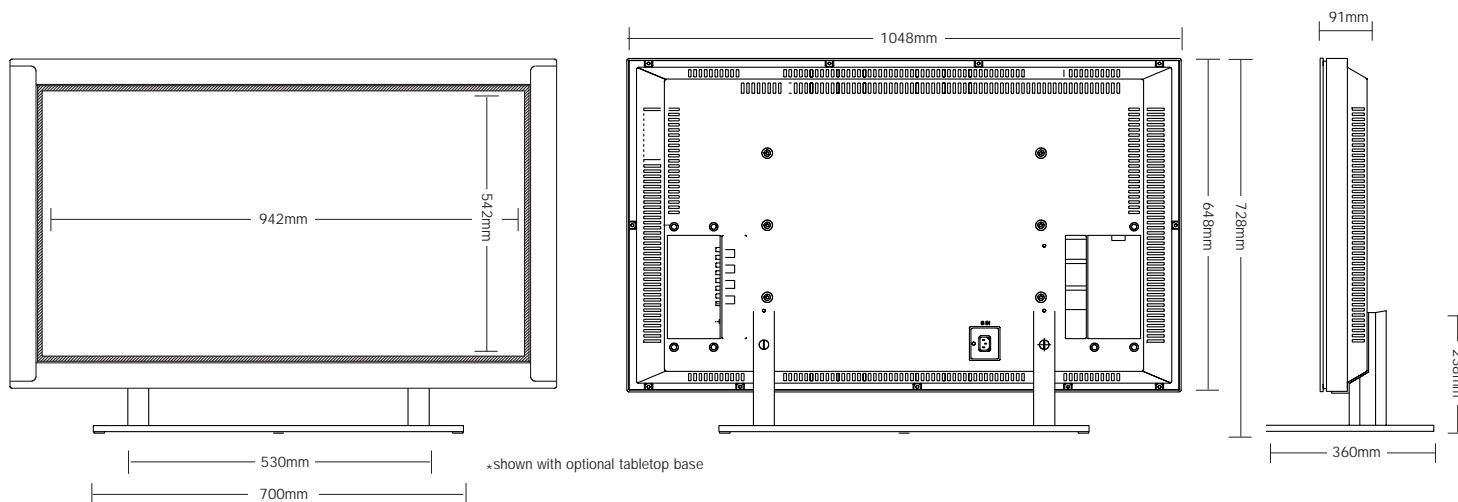

The PlasmaSync® 4205W from NEC Technologies

The 42" PlasmaSync 4205W is ideal for public display applications. It offers excellent image quality with realistic color reproduction via NEC's exclusive Capsulated Color Filter™ technology. Designed for installation flexibility, the PlasmaSync 4205W is an excellent solution for cost-effective deployment of dynamic signage and information display in public areas.

As the leader in plasma display technology, NEC provides a number of features and capabilities that no other plasma manufacturer can offer:

Capsulated Color Filter™ technology provides realistic color

NEC's patented Capsulated Color Filter technology improves color response to provide the most realistic color rendering available in plasma monitors. Capsulated Color Filter (CCF) technology is a series of red, green and blue filters bonded within the panel's front glass substrate. CCF optimizes the color spectrum of visible light emitted from the panel by attenuating unwanted spectral emissions associated with the ionization of gas within the individual pixels. CCF also incorporates a black matrix that helps the panel absorb external light, cuts down on reflections and improves the reproduction of black. The result is color that is more true-to-life, enhanced contrast and a screen image that is perceptibly superior to other plasma monitors.

AccuColor® control system for complete color control

NEC's exclusive AccuColor control system complements Capsulated Color Filter technology by allowing simple and accurate adjustment of on-screen color temperature settings through the monitor's OSM user menus. AccuColor allows you to select one of three preset color temperatures or to set a customized color temperature to suit your specific application requirements or personal preferences.

PlasmaSync 4205W Specifications

Model Number	PX-42M4A	
General	native panel resolution:	853 x 480
	screen aspect ratio:	16:9
	Color palette:	16.7 million
	Capsulated Color Filter:	yes
	contrast ratio:	350 to 1
Frequency	H-sync (kHz):	15.5 - 64 auto, step scan
	V-sync (Hz):	50 - 85 auto, step scan
Computer Signal Compatibility	VGA 640 x 480:	60, 72, 75, 85Hz
	SVGA 800 x 600:	56, 60, 72, 75, 85Hz
	XGA 1024 x 768:	60, 70, 75Hz
	Mac 640 x 480:	67Hz
	Mac 832 x 624:	75Hz
	Mac 1024 x 768:	75Hz
	Wide VGA 848 x 480:	60Hz
HD Video Compatibility	480p, 1080i, 720p:	Y/Pb/Pr signal
Standard Video Compatibility	Composite, S-Video, NTSC/PAL/SECAM	
Scaling	Scan Conversion :	Soft Scaling
Inputs	RGB:	1 x 15-pin
	Component Video:	1 set RCA Y/Pb/Pr
	S-Video:	1 x 4-pin DIN
	Composite Video:	1 x RCA
	Audio:	3 x RCA + ext speaker
	Communication:	RS232