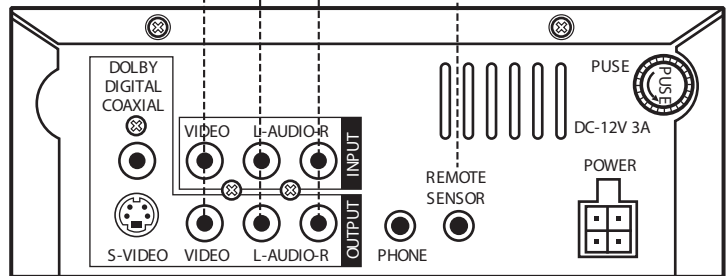

DRIVER

PASSENGER

Remote Sensor adapter needed for DVD modles listed below:
 ADVD-160
 ADVD-169
 ADVD-170
 ADVD-180
 ADVD-270
 ADVD-370A

GAME

DVD