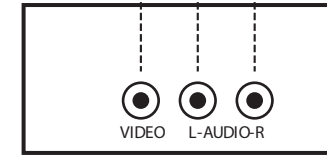

DRIVER

PASSENGER

Remote Sensor adapter needed for DVD modles listed below:
 ADVD-160
 ADVD-169
 ADVD-170
 ADVD-180
 ADVD-270
 ADVD-370A

GAME

DVD