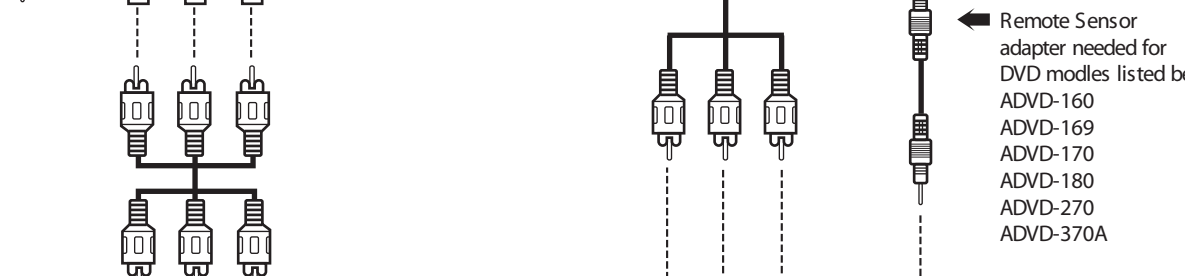

DRIVER

PASSENGER

Remote Sensor adapter needed for DVD modles listed below:
 ADVD-160
 ADVD-169
 ADVD-170
 ADVD-180
 ADVD-270
 ADVD-370A

GAME

DVD