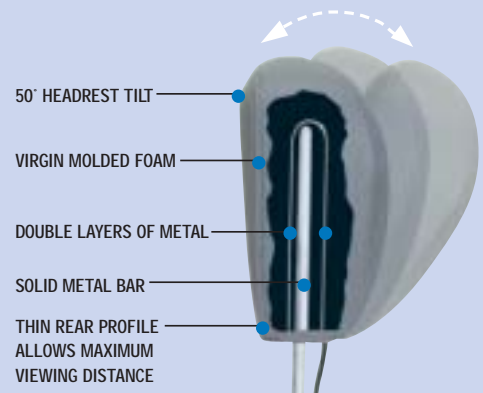

DOME LIGHT  
6.8", 7.0" & 8.0" ONLY

UNIFIED WIRELESS  
REMOTE CONTROL

AUXILIARY GAME PORT

8.0", 7.0" WIDE SCREEN,  
6.8" FLIP DOWN UNIT

## AUDIO VIDEO ENTERTAINMENT

metal bars for the posts. It features two video input jacks that allow for easy connection of video games and DVD's. The built-in 2-channel IR wireless headphone transmitter and a user selectable 3-channel FM modulator with on/off switch will permit two different inputs to be used simultaneously on two different TV screens. A 30° adjustable screen and a 50° headrest tilt position allows for optimal viewing positions. The built-in IR wireless headphone transmitter accommodates a number of wireless headsets. The superior quality of products, unmatched versatility and extra convenience of Myron & Davis makes for the best choice of mobile entertainment pleasures.